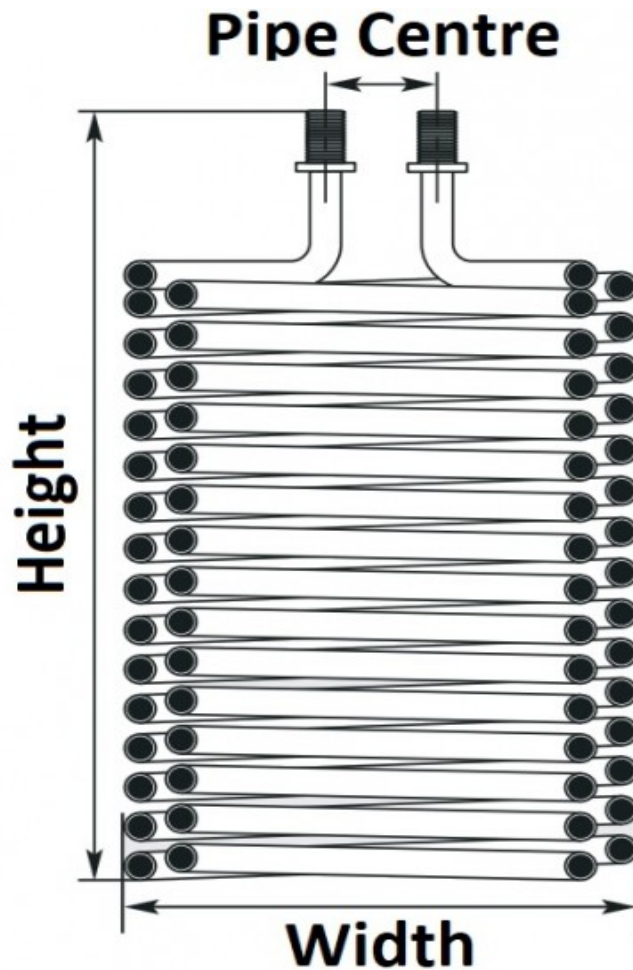

KARCHER EQUIVALENT COIL

PRODUCT DESCRIPTION

Karcher equivalent coil.

KARHC08

TECHNICAL DETAILS

170mm Pipe Centre
560mm Height
320mm Width
17.2mm Pipe diameter
22 x coils
Steel

CONTACT DETAILS

G & S Penrith Ltd
TecPro House
Blamire Road
Eden Business Park
Penrith
CA11 9FD
T: 01768 865985