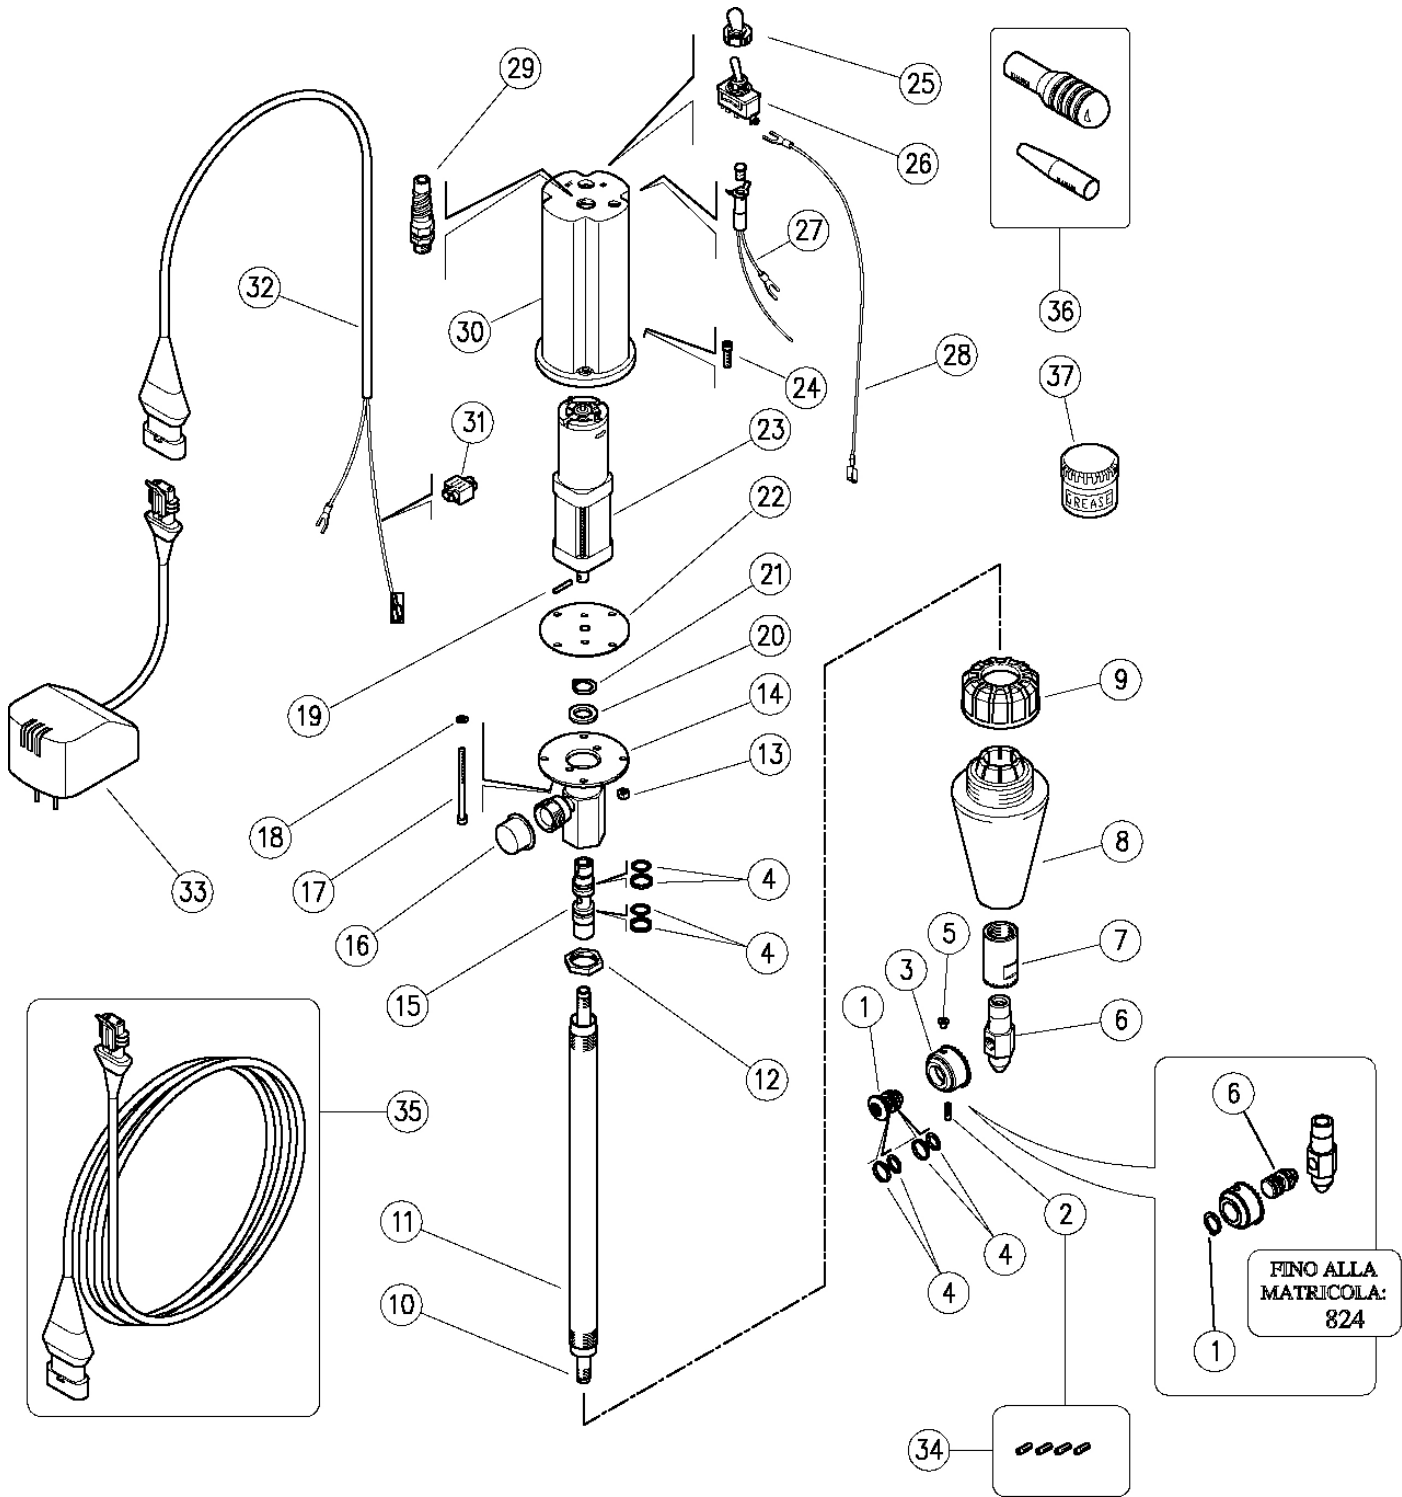

Pos.	P/N	Description	Q.ty	K1	K2	K3	K4	
1	80.0313.51	Pin, M10x1 Sst.	1					1
2	15.3704.00	Plug, M4 plast.	2					4
2	80.0350.51	Nozzle, 025 - 1,0mm - M4 Sst. light green	2	•				10
2	80.0351.51	Nozzle, 025 - 1,1mm - M4 Sst. pink	2	•				10
2	80.0352.51	Nozzle, 03 - 1,2mm - M4 Sst. white	2	•				10
2	80.0353.51	Nozzle, 035 - 1,3mm - M4 Sst. brown	2	•				10
2	80.0354.51	Nozzle, 04 - 1,4mm - M4 Sst. yellow	2	•				10
3	80.0312.51	Nzl hold. pinion, z.29 M4 FF Sst.	1					1
4	10.2032.00	Piston seal, 10x15x2 mm +O-ring	4	•				4
5	15.3704.00	Plug, M4 plast.	2					4
6	80.0314.51	Buffer, M10x1 Sst.	1					1
7	80.0311.51	Fixed pinion, z.24 Sst.	1					1
8	80.0315.84	Tapered plug, TPEs black	1					1
9	80.0316.84	Ring nut, PP black	1					10
10	80.0310.56	Tube, M10x1 MM 672mm Sst.	1					1
11	80.0309.56	Tube, M20x1 MM 655mm Sst.	1					1
12	80.0308.51	Ring nut, M20x1 Sst.	1					1
13	11.4513.10	Hex. nut, M4, Sst.	4					10
14	80.0304.21	Manifold, Sst.	1					1
15	80.0303.51	Propeller shaft, Sst.	1					1
16	15.3700.00	Plug, 20,5 mm pvc	1					10
17	16.1860.00	Screw, DIN912 M4x60 mm Sst.	2					10