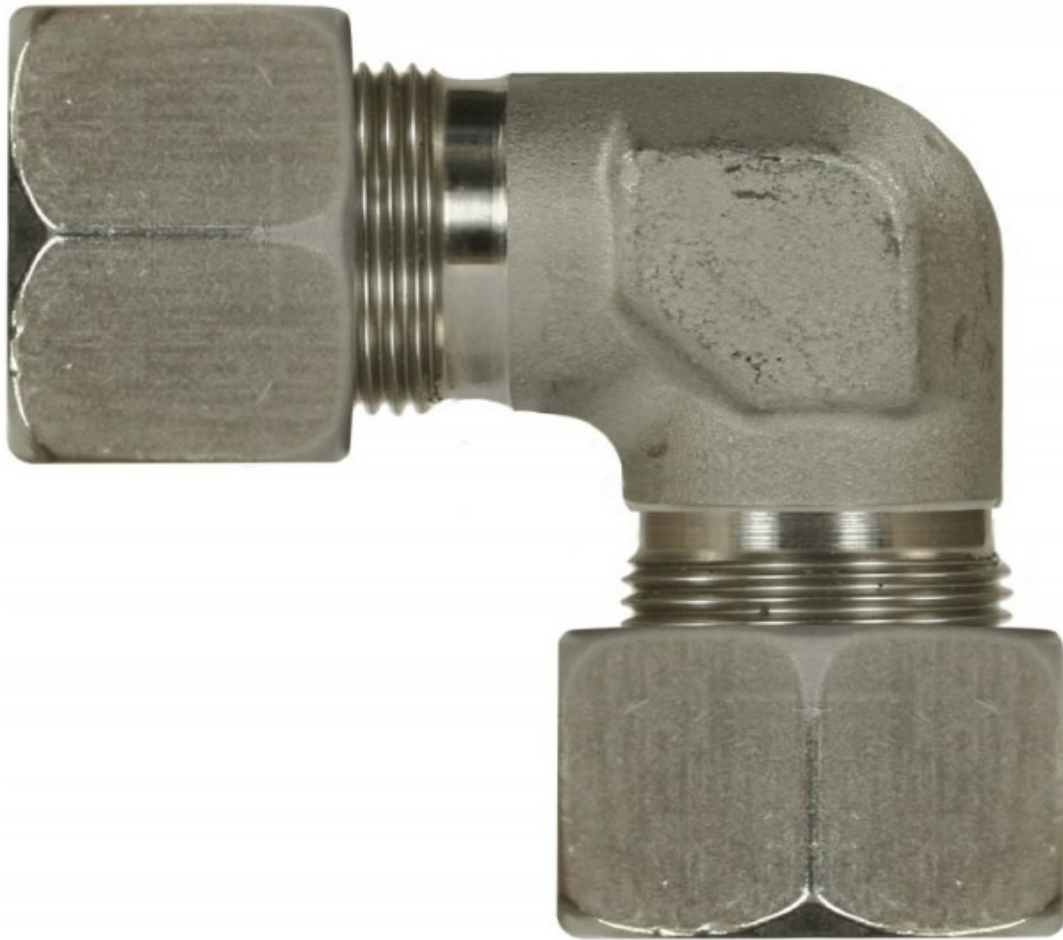

## ELBOW COUPLING, STAINLESS STEEL

### PRODUCT DESCRIPTION

Elbow coupling, stainless steel. [Click here to view on page 382 of 2020 R+M Catalogue](#)

59415

### TECHNICAL DETAILS

Stainless Steel V4A / 316  
Inlet: 15mm Pipe  
Outlet: 15mm Pipe  
Max: 315 Bar  
Cone: 24°