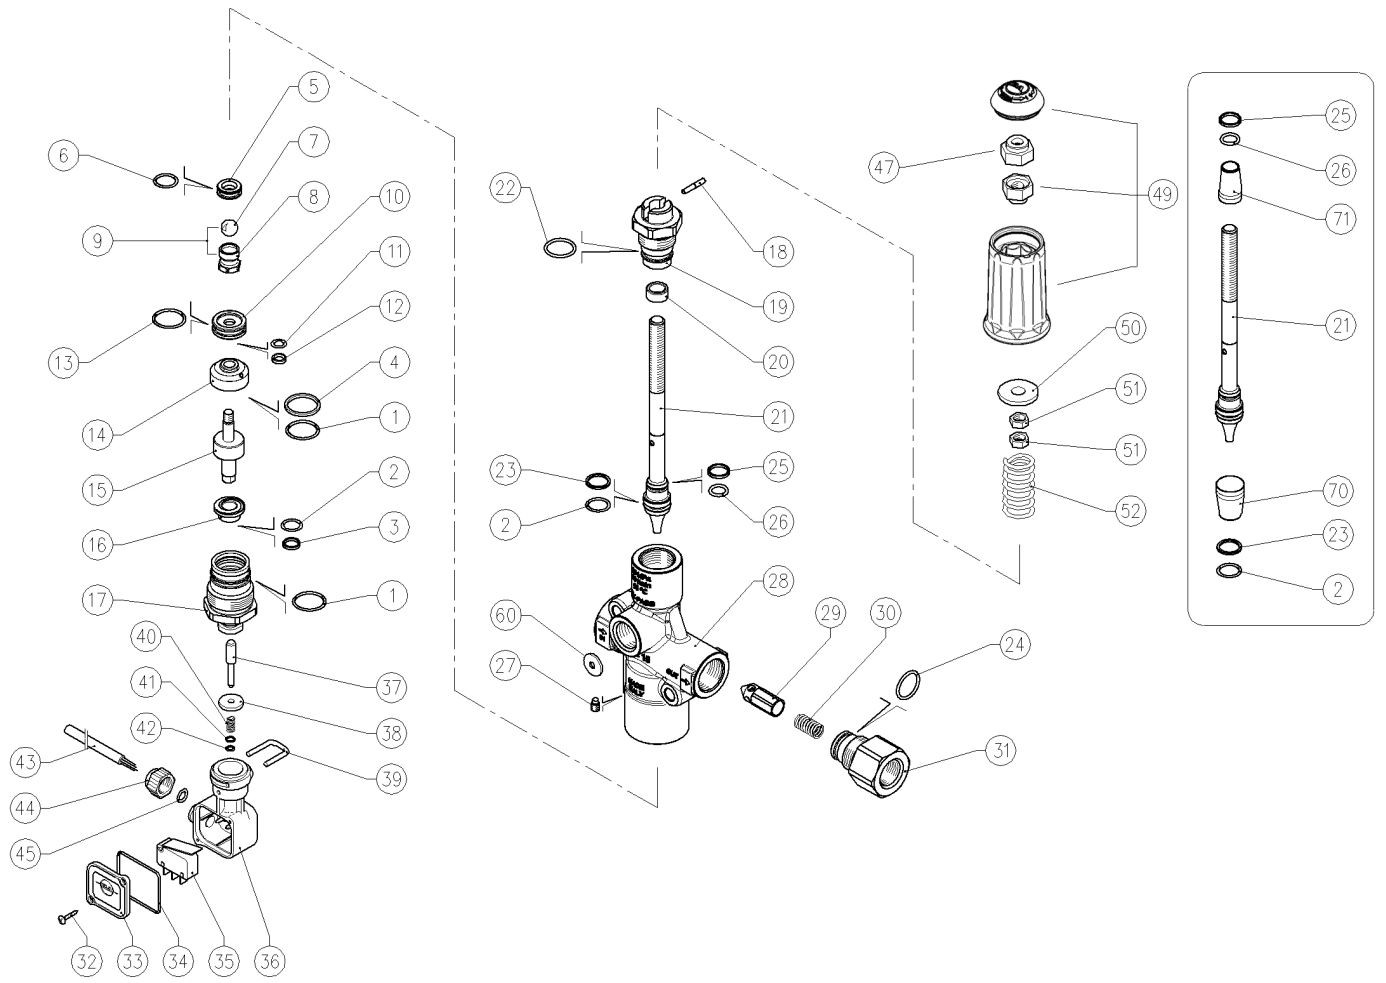

60.2850.00 VB80/280 Zero valv.byp.1/2 F Bsp + PR5

K1K2K3K4

		K1	K2	K3	K4	
1	10.3073.08RO-ring, 1,78x23,52 mm Ni 85	2				10
2	10.3060.00RO-ring, 1,78x12,42 mm	2				10
3	10.4165.00RBack-up ring,	1				3
4	10.4060.00RBack-up ring, 22x24x2 mm	1				10
5	60.2803.51RSst seat, 10 mm	1				5
6	10.3064.01RO-ring, 1,78x14 mm Ni 85	1				10
9	60.2816.21RShutter pin, M8 +ball, 1/2"	1				5
10	60.2806.31R9 mm brass piston ring	1				5
11	10.3058.01RO-ring, 1,78x10,82 mm	1				10
12	10.4061.00RBack-up ring, 9x11x2 mm	1				10
13	10.3070.02RO-ring, 1,78x18,77 mm Ni 85	1				10
14	60.2807.31R9x26,9 mm brass piston ring	1				5
15	60.2802.51RSst pin	1				5
16	60.2808.31R10,7 mm brass piston ring	1				5
17	60.2851.31RPR5 lower plug, brass	1				3
18	15.1021.00RRoll pin, 3x14 mm Sst.	1				10
19	60.2804.31RPiston holder, brass	1				5
20	30.0728.84RBushing, 9x13x6 mm plast. black	1				10
21	60.2813.51RSst. valve piston	1				5
22	10.3068.01RO-ring, 1,78x17,17 mm Ni 85	1				10
23	10.4161.00RBack-up ring, 18 mm	1	*			3
24	10.3072.60RO-ring, 1,78x21,95 mm Ni 85	1				10
25	10.4162.00RBack-up ring, 14,2 mm	1				3
26	10.3057.00RO-ring, 1,78x9,25 mm	1				10
27	16.2203.00RSet screw, DIN915 M6x10 mm Sst.	1				10
28	60.2805.35RHousing -VB80/280.Zero,1/2Bsp F bras.	1				3