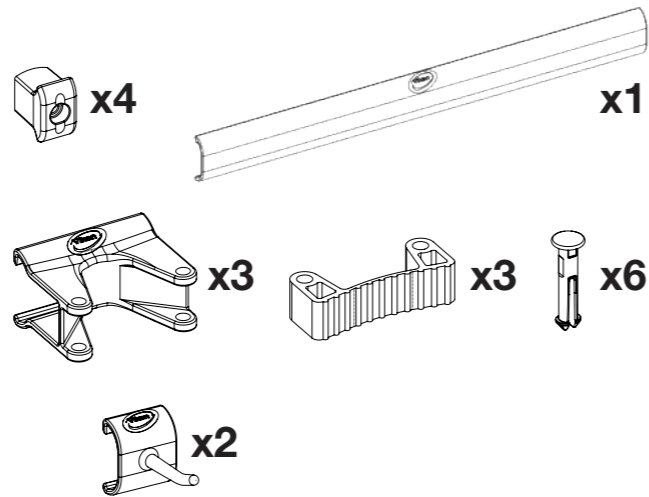

1

See complete mounting animation with this link:

www.vikan.com

Item n.r. 84418 Assembly Manual for 1011X

Components included/content

Completed setup

Hygienic Hi-Flex
Wall Bracket System

2

Use this manual as drilling template

Attach Wall Mounts with screws

Slide on rail sideways

Click fit hanging modules to rail as shown