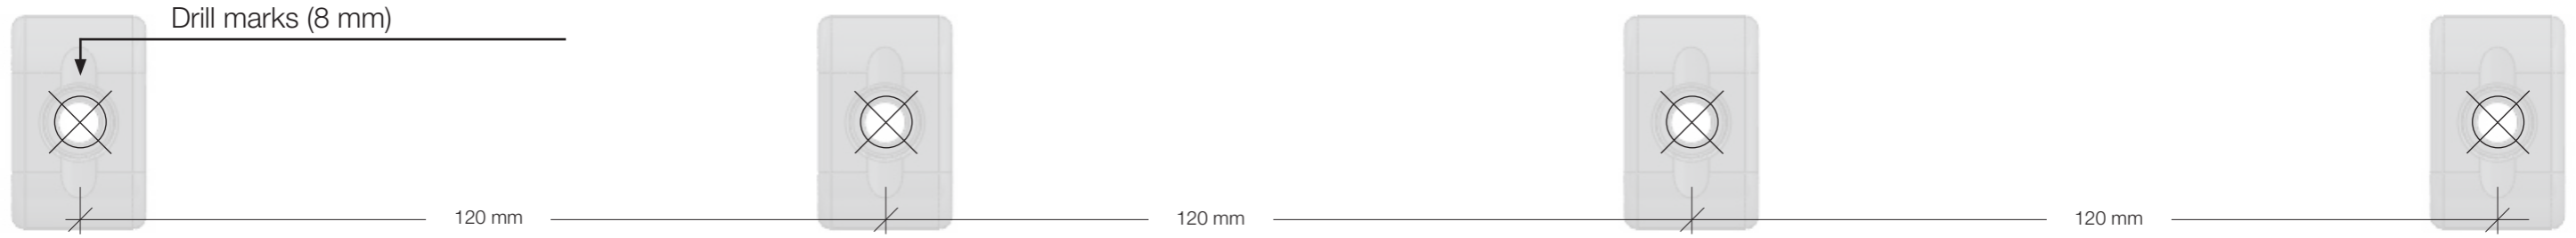

1

See complete mounting animation with this link:

www.vikan.com

Item n.r. 84418 Assembly Manual for 1011X

Components included/content

Completed setup

Hygienic Hi-Flex
Wall Bracket System

2

Use this manual as drilling template

Attach Wall Mounts with screws

Slide on rail sideways

Click fit hanging modules to rail as shown