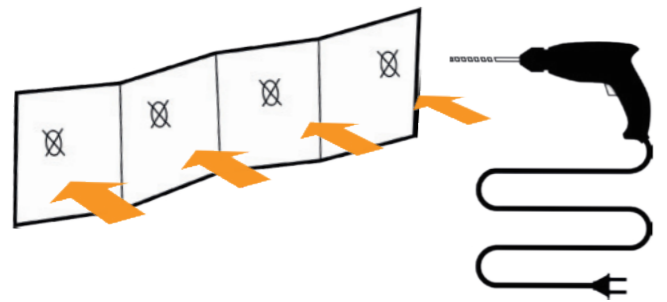

1

See complete mounting animation with this link:

www.vikan.com

Item n.r. 84418 Assembly Manual for 1011X

Components included/content

Completed setup

Hygienic Hi-Flex
Wall Bracket System

2

Use this manual as drilling template

Attach Wall Mounts with screws

Slide on rail sideways

Click fit hanging modules to rail as shown