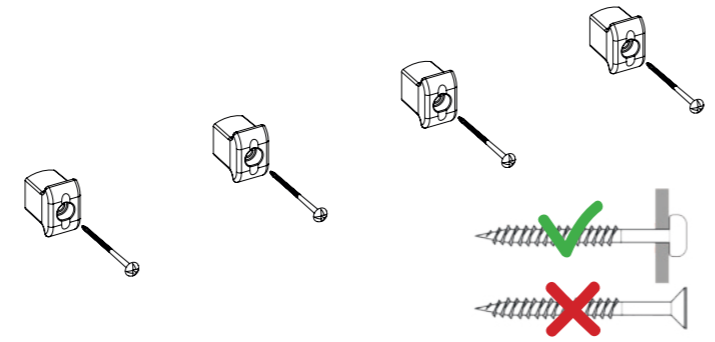

1

See complete mounting animation with this link:

www.vikan.com

Item n.r. 84418 Assembly Manual for 1011X

Components included/content

Completed setup

Hygienic Hi-Flex
Wall Bracket System

2

Use this manual as drilling template

Attach Wall Mounts with screws

Slide on rail sideways

Click fit hanging modules to rail as shown