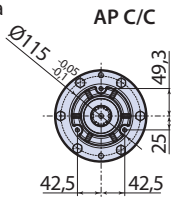

@ = Pump axis - Asse pompa

AP C/F Ø32mm