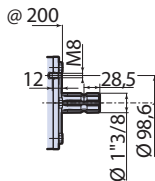

@ = Pump axis - Asse pompa

AP C/F Ø32mm