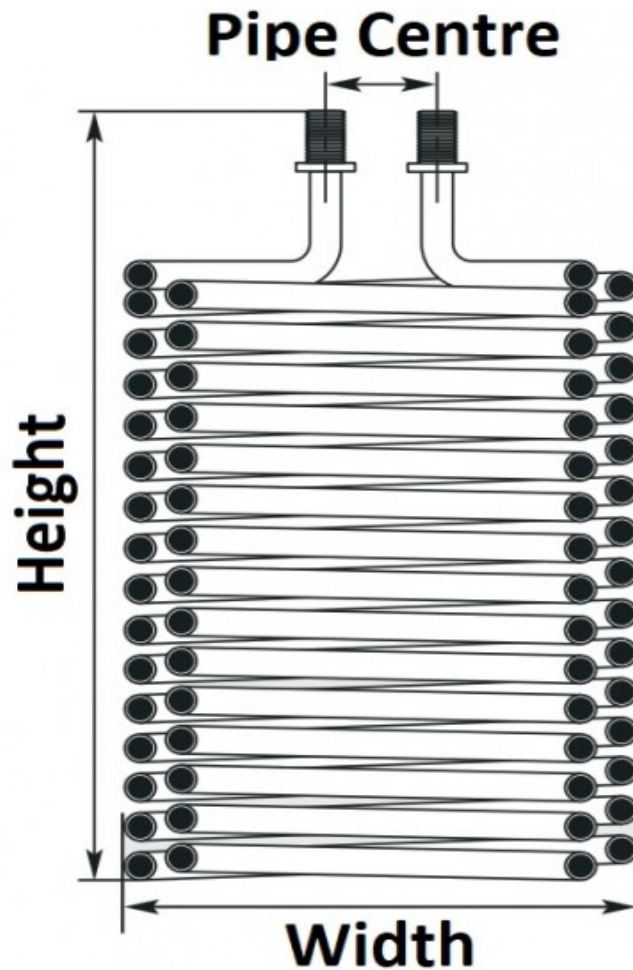

KARCHER EQUIVALENT COIL

PRODUCT DESCRIPTION

Karcher equivalent coil. [Click here to view on page 93 of 2020 R+M Catalogue](#)

200080552

TECHNICAL DETAILS

170mm Pipe Centre
620mm Height
320mm Width
21.3mm Pipe diameter
24 x coils
Steel

CONTACT DETAILS

G & S Penrith Ltd
TecPro House
Blamire Road
Eden Business Park
Penrith
CA11 9FD
T: 01768 865985