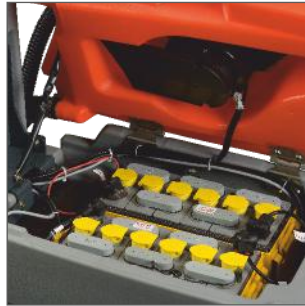

ADDING VALUE

Superior technology for cleaning

RootsScrub B 4545

Battery Operated Automatic Scrubber Drier

B 4545

Extremely maneuverable, compact,
easy to operate, 1800 m² cleanliness/hour

Roots -
Perfect from
product
to service

RootsScrub B 4545 up to 1,800 m² cleanliness/hour.

- Easy guidance, excellent steering and high degree of maneuverability
- Self propelled
- Optimum vacuuming of dirt water even when negotiating corners thanks to the straight squeegee with spring suspension
- Brush exchange at the press of a button
- Excellent view of the control panel
- Optimum view of the working area and protruding brush head
- Easy cleaning of aisles & corners
- Squeegee lips can be exchanged without tools
- Extremely tough
- Service friendly
- Non-corrosive, robust rotomould tanks are resistant to damage
- Off board charger available as standard
- Easy access to all components

Ergonomic handle for operators of any height. Excellent view of the area to be cleaned. Soft touch buttons for selection of operation. LCD panel with display of hour meter, battery level.

Large capacity battery pack

Professional self levelling Squeegee Ensuring Excellent performance

Brushes can be changed quickly without the need for any tools at the push of a button.

Description	Units	Values
Scrubbing width	mm	450
Effective Suction Width	mm	750
Theoretical area coverage	m ² /h	1800
Working Speed, up to	km/h	4
Battery Rating	V / Ah	12/96
Airflow rate	L/sec	28
Vacuum Pressure	mm of H ₂ O	1087
Power Supply	V	24
Total Power	W	1000
Brush Motor	W	720
Vacuum Motor power	W/A	420/17.5
No. of brushes	No.	1
Diameter of brush	mm	450
Brush Speed	rpm	180
Brush load	kg	25
Fresh water tank	L	45
Dirty water tank	L	45
Dimensions (L x W x H)	mm	1320 x 500 x 1130
Total Weight Empty/with battery	kg	82/195
Total Weight ready to Operate	kg	240